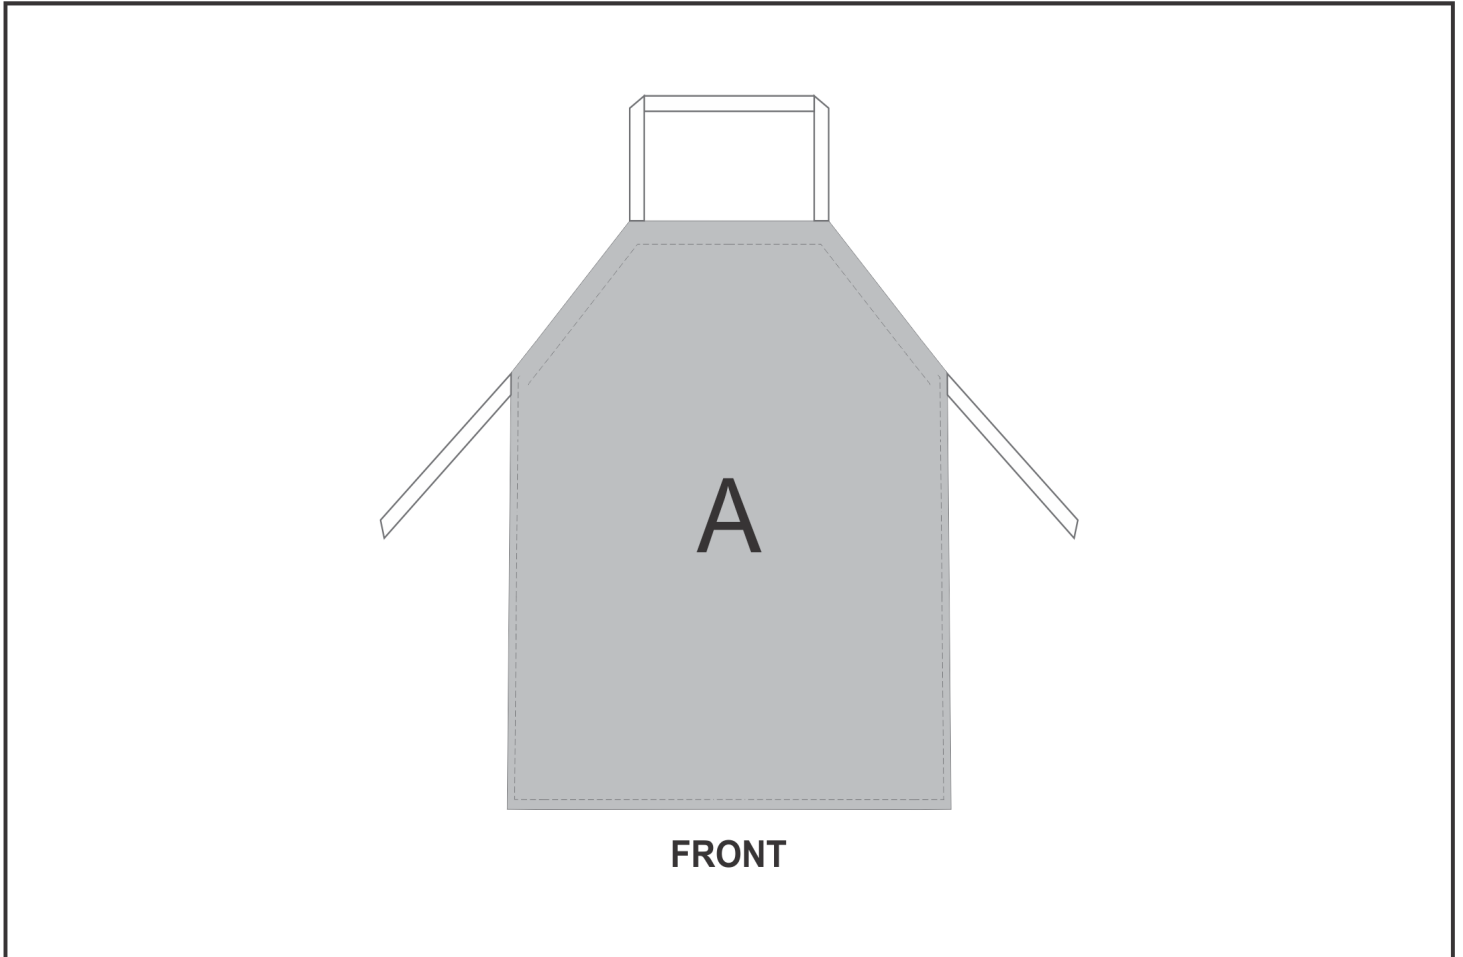

SG-HP-82-G

PPS Hoppla Bostock Apron

Need to know:

Includes 1-Position Sublimation (setup fees apply)

- Please Note: We cannot guarantee 100% logo Alignment on all Brandable Panels.

Branding Options:

| Position | Branding Method (Branding Code) | No. of Colours | Dimension |
|----------|---------------------------------|----------------|-------------------------|
| A | Custom Sublimation A (CPSUB-A) | Full Colour | 617mm wide x 771mm high |